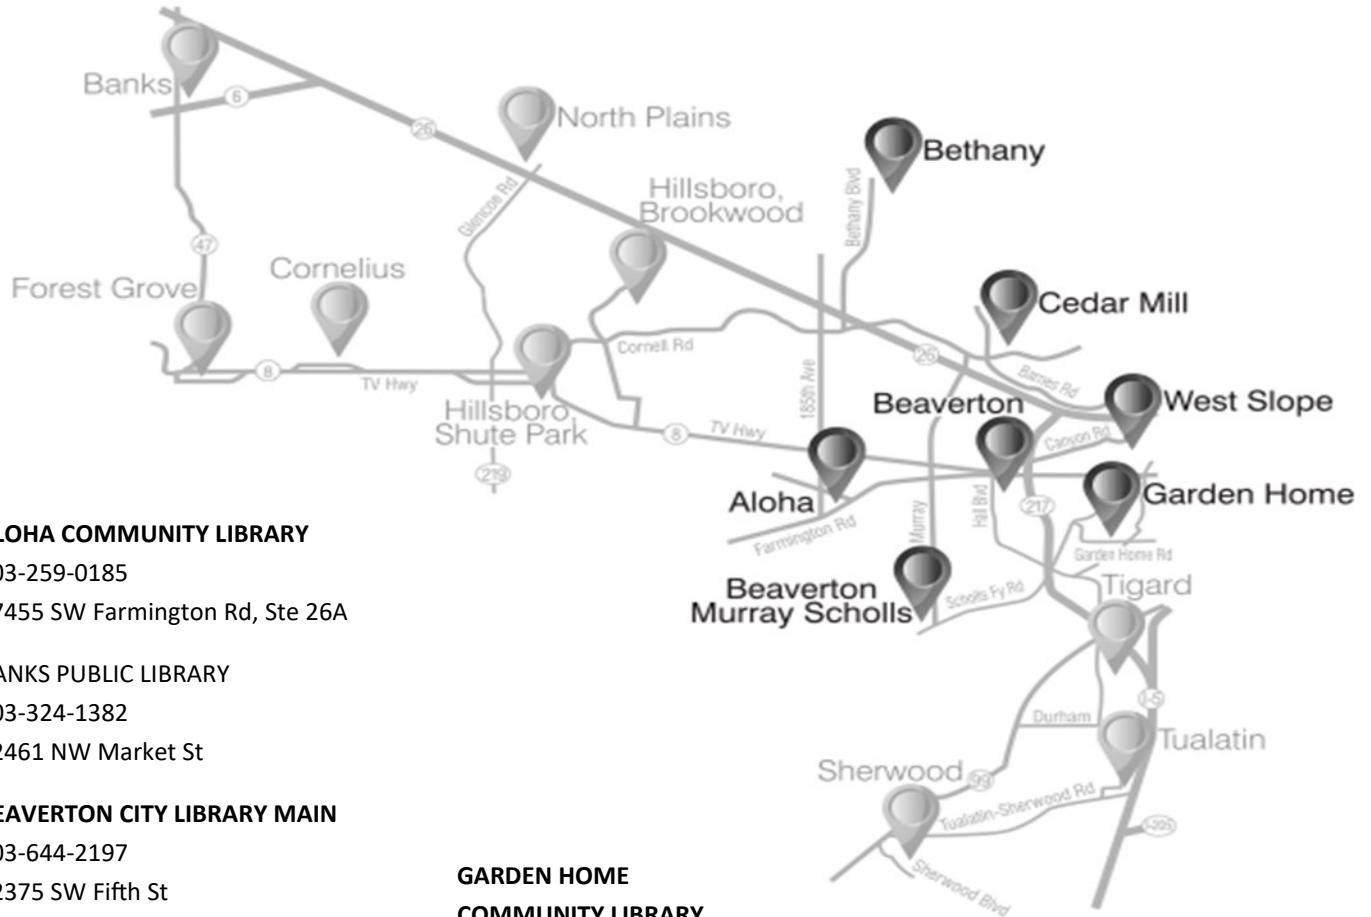

Library Locations

wccls.org

ALOHA COMMUNITY LIBRARY

503-259-0185
17455 SW Farmington Rd, Ste 26A

BANKS PUBLIC LIBRARY

503-324-1382
42461 NW Market St

BEAVERTON CITY LIBRARY MAIN

503-644-2197
12375 SW Fifth St