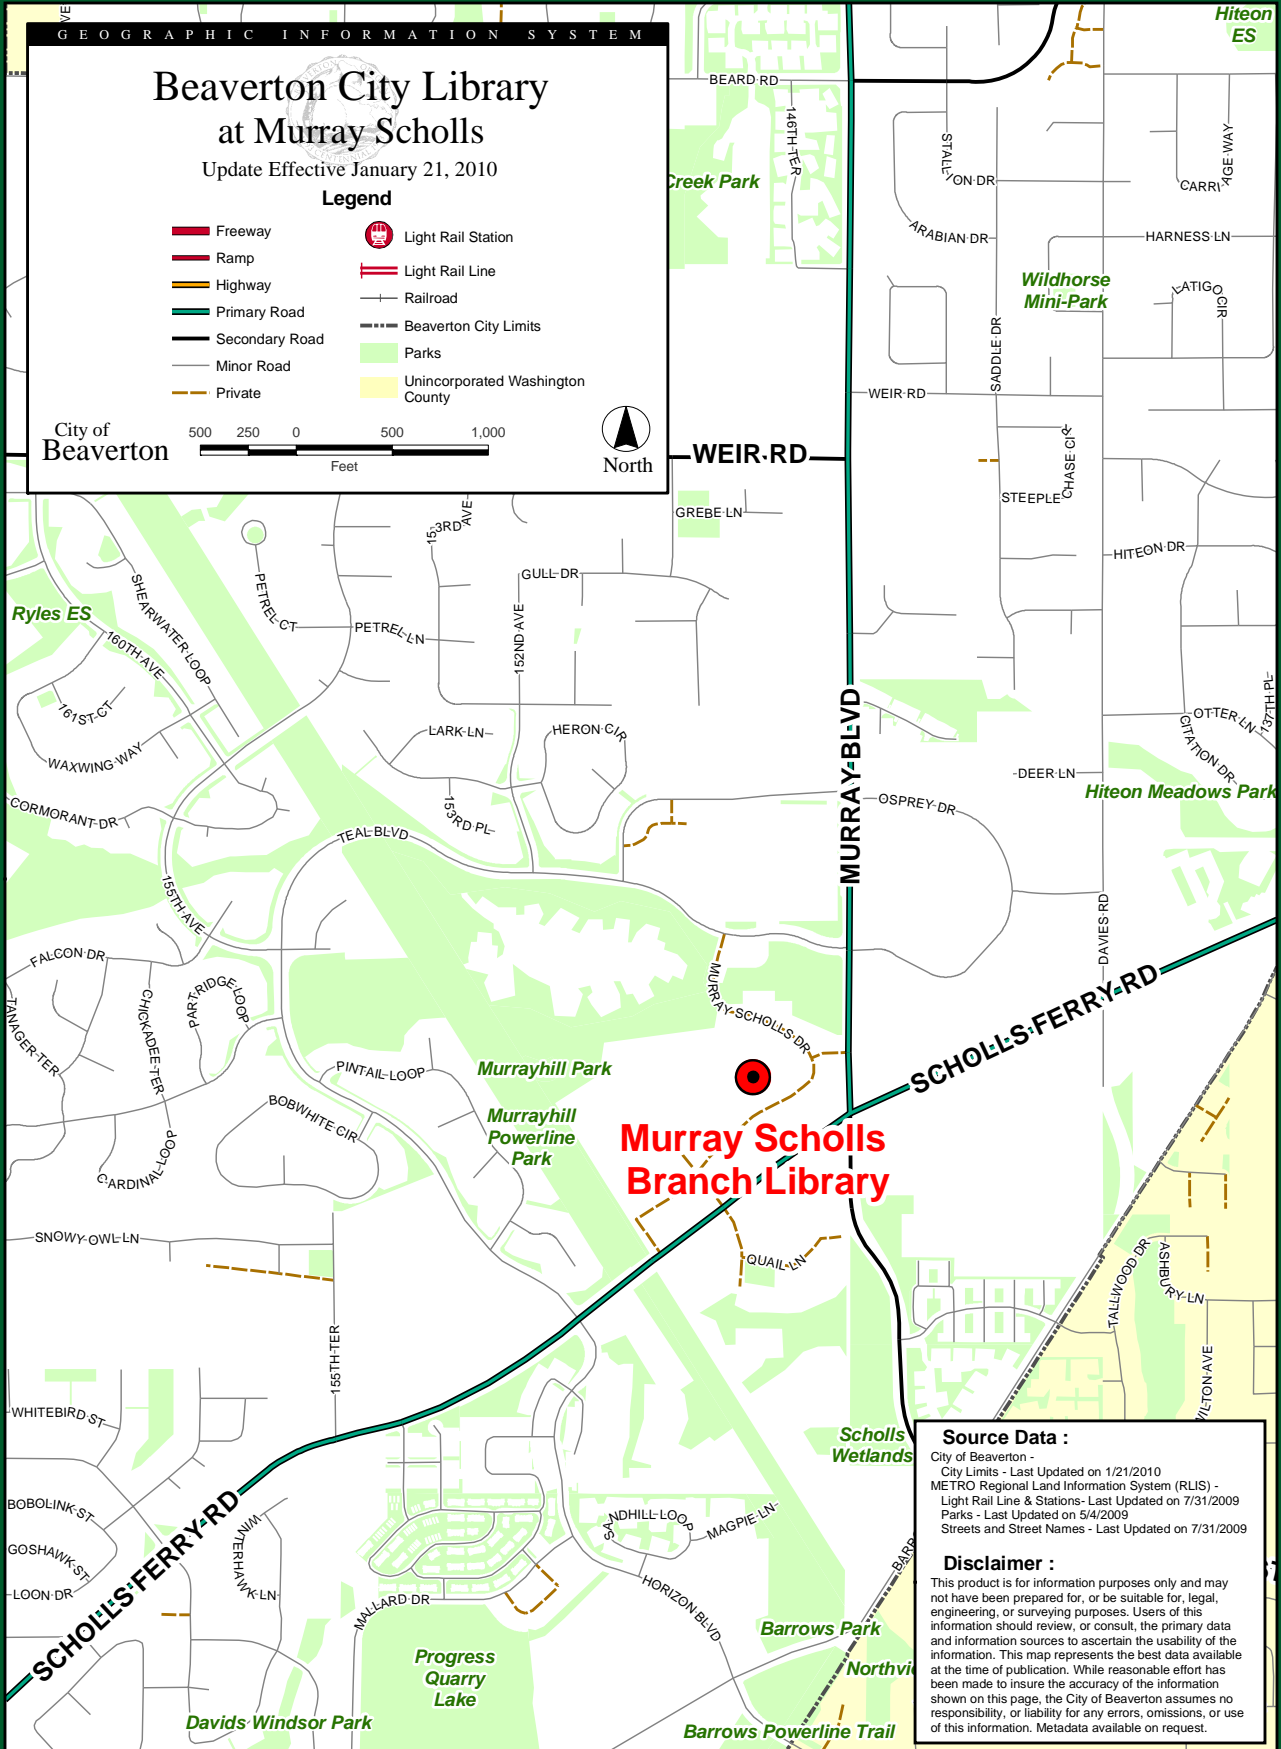

Beaverton City Library at Murray Scholls

Update Effective January 21, 2010

Legend

- Freeway
- Ramp
- Highway
- Primary Road
- Secondary Road
- Minor Road
- Private
- Light Rail Station
- Light Rail Line
- Railroad
- Beaverton City Limits
- Parks
- Unincorporated Washington County

City of Beaverton

Source Data :

Disclaimer :